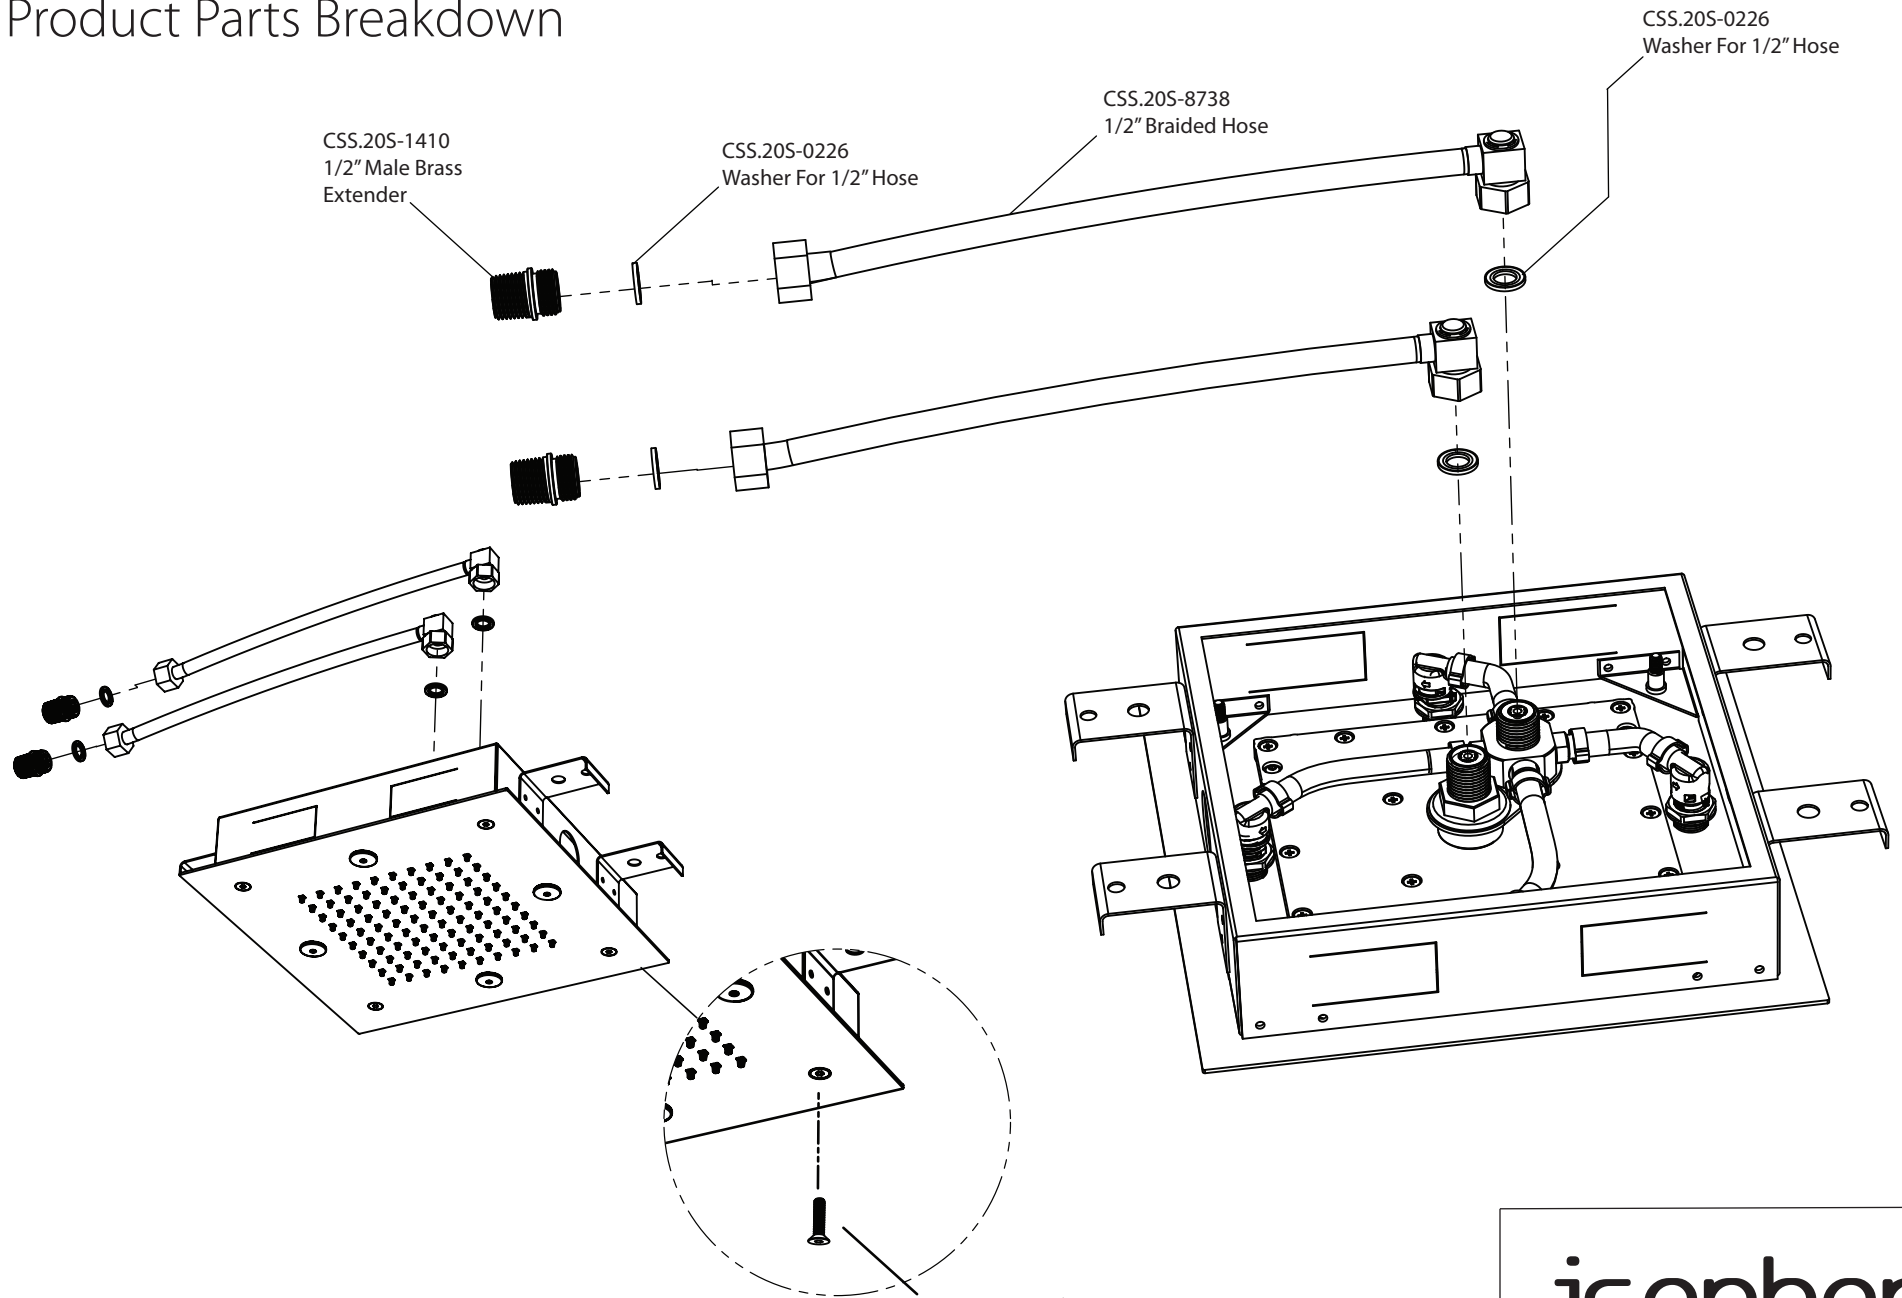

Product Parts Breakdown

CSS.205-1410
1/2" Male Brass
Extender

CSS.205-0226
Washer For 1/2" Hose

CSS.205-8738
1/2" Braided Hose

CSS.205-0226
Washer For 1/2" Hose

- CSS.155-0227 ▲
Trim Attachment Screws - 40mm
- CSS.155-0227-60 ▲
Trim Attachment Screws - 60mm
- CSS.155-0227-80 ▲
Trim Attachment Screws - 80mm

isenberg
innovation+design

MSS.125

Ver 2.54